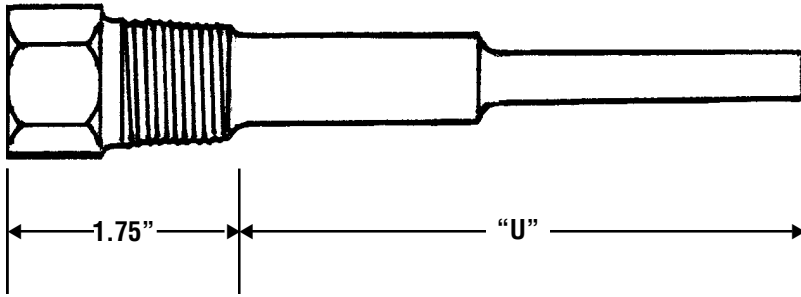

# “KWIK-SHIP™,” THERMOWELLS

**IN STOCK**

PART #	“U”	PRICE
QW1-2.5	2.5	
QW1-4.5	4.5	
QW1-6	6.0	
QW1-7.5	7.5	
QW1-9	9.0	
QW1-10.5	10.5	

- .260 BORE
- 3/4” NPT PROCESS
- 316 STAINLESS STEEL

Prices subject to change without notice. 5/98